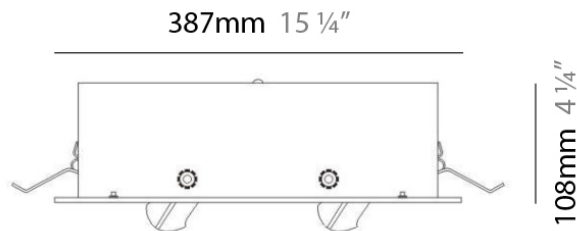

SPACE RECESSED

D96006

PROJECT	
TYPE	
NOTES	
QUANTITY	
DATE	

GENERAL

Series: Space
Brand: Milan
Division: Design
Mounting Type: Recessed
Mounting Location: Ceiling
Subcategory: Downlight

PHYSICAL

Shape: Square
Length (mm): 387
Length (in): 15 1/4
Width (mm): 387
Width (in): 15 1/4
Height (mm): 89
Height (in): 3 1/2
Light Distribution: Direct
Weight (kg): 3.2
Weight (lbs): 7
Diffuser: Glass - Sold Separately
Fixture Finish: Metallic Gray
Fixture Material: Metal

ELECTRICAL

Number of Lamps: 4
Lamp Type: LED Retrofit
Lamp Shape: MR16
Bulb Included: Bulb Not Included
Total Output Wattage (W): 20
Max. Wattage Per Lamp (W): 5
Lamp Base: GU10
Housing: Non - IC rated remodel housing is for use in non - insulated areas or where insulation is at least 3
Input Voltage (V): 120

LED

OPTICAL

RATINGS AND CERTIFICATIONS

Certified By: CSA Certified to UL and CSA Standards
IP rating: IP20