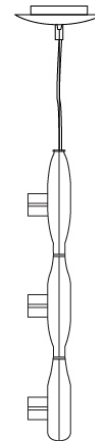

SPACE SUSPENSION

D91122

PROJECT _____

TYPE _____

NOTES _____

QUANTITY _____

DATE _____

GENERAL

Series: Space
Brand: Milan
Division: Design
Mounting Type: Suspension
Mounting Location: Ceiling
Subcategory: Pendant

PHYSICAL

Shape: Abstract
Width (mm): 108
Width (in): 4 ¼
Height (mm): 730
Height (in): 28
Weight (kg): 1.4
Weight (lbs): 3
Fixture Finish: Metallic Gray
Fixture Material: Aluminum

ELECTRICAL

Number of Lamps: 3
Lamp Type: LED Retrofit
Lamp Shape: T4
Bulb Included: Bulb Not Included
Total Output Wattage (W): 9
Max. Wattage Per Lamp (W): 3
Lamp Base: G9
Input Voltage (V): 120

LED

OPTICAL

RATINGS AND CERTIFICATIONS

Certified By: CSA Certified to UL and CSA Standards
IP rating: IP20

108mm 4 ¼"

730mm 28 ¾"