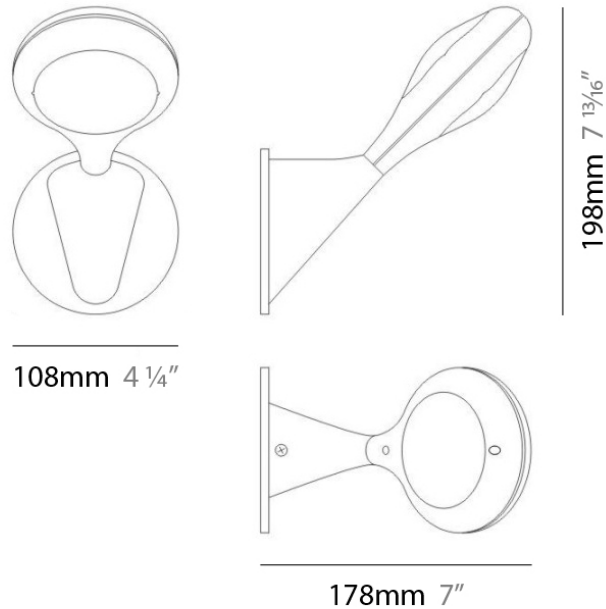

D93051

PROJECT
TYPE
NOTES
QUANTITY
DATE

GENERAL

Series: Space
Brand: Milan
Division: Design
Mounting Type: Surface
Mounting Location: Wall
Subcategory: Up/Down Light

PHYSICAL

Shape: Oblong
Diameter (mm): 108
Diameter (in): 4 ¼
Height (mm): 178
Height (in): 7
Extension (mm): 178
Extension (in): 7
Light Distribution: Direct / Indirect
Weight (kg): 1.4
Weight (lbs): 3
Diffuser: Glass - Sold Separately
Fixture Finish: Metallic Gray
Fixture Material: Glass / Aluminum

ELECTRICAL

Number of Lamps: 1
Lamp Type: LED Retrofit
Lamp Shape: T4
Bulb Included: Bulb Not Included
Total Output Wattage (W): 3
Max. Wattage Per Lamp (W): 3
Lamp Base: G9
Input Voltage (V): 120

LED

OPTICAL

RATINGS AND CERTIFICATIONS

Certified By: CSA Certified to UL and CSA Standards
IP rating: IP20