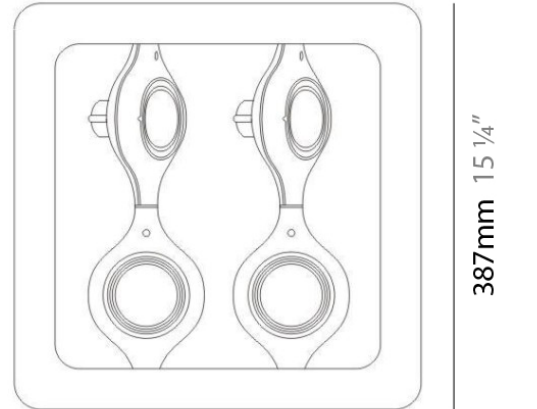

SPACE RECESSED

D96006

PROJECT	
TYPE	
NOTES	
QUANTITY	
DATE	

GENERAL

Series: Space
Brand: Milan
Division: Design
Mounting Type: Recessed
Mounting Location: Ceiling
Subcategory: Downlight

PHYSICAL

Shape: Square
Length (mm): 387
Length (in): 15 1/4
Width (mm): 387
Width (in): 15 1/4
Height (mm): 89
Height (in): 3 1/2
Light Distribution: Direct
Weight (kg): 3.2
Weight (lbs): 7
Diffuser: Glass - Sold Separately
Fixture Finish: Metallic Gray
Fixture Material: Metal

ELECTRICAL

Number of Lamps: 4
Lamp Type: LED Retrofit
Lamp Shape: MR16
Bulb Included: Bulb Not Included
Total Output Wattage (W): 20
Max. Wattage Per Lamp (W): 5
Lamp Base: GU10
Housing: Non - IC rated remodel housing is for use in non - insulated areas or where insulation is at least 3
Input Voltage (V): 120

LED

OPTICAL

RATINGS AND CERTIFICATIONS

Certified By: CSA Certified to UL and CSA Standards
IP rating: IP20