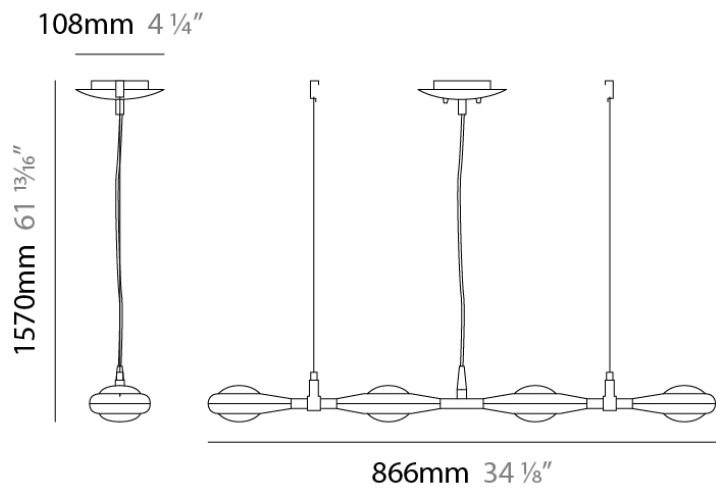

SPACE SUSPENSION

D91123

GENERAL

Series: Space
Brand: Milan
Division: Design
Mounting Type: Suspension
Mounting Location: Ceiling
Subcategory: Pendant

PHYSICAL

Shape: Abstract
Length (mm): 866
Length (in): 34 1/4
Width (mm): 108
Width (in): 4 1/4
Height (mm): 1570
Height (in): 62
Weight (kg): 2.3
Weight (lbs): 5
Fixture Finish: Metallic Gray
Fixture Material: Aluminum

ELECTRICAL

Number of Lamps: 4
Lamp Type: LED Retrofit
Lamp Shape: MR16
Bulb Included: Bulb Not Included
Total Output Wattage (W): 12
Max. Wattage Per Lamp (W): 3
Lamp Base: GU10
Input Voltage (V): 120

LED

OPTICAL

RATINGS AND CERTIFICATIONS

Certified By: CSA Certified to UL and CSA Standards
IP rating: IP20

PROJECT	_____
TYPE	_____
NOTES	_____
QUANTITY	_____
DATE	_____