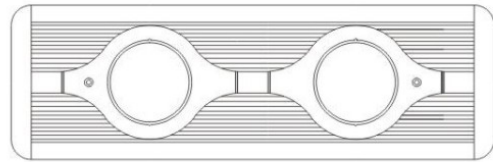

SPACE RECESSED

D96001

PROJECT	
TYPE	
NOTES	
QUANTITY	
DATE	

GENERAL

Series: Space
Brand: Milan
Division: Design
Mounting Type: Recessed
Mounting Location: Ceiling
Subcategory: Downlight

PHYSICAL

Shape: Rectangle
Length (mm): 445
Length (in): 17 1/2
Width (mm): 150
Width (in): 6
Height (mm): 89
Height (in): 3 1/2
Light Distribution: Direct
Weight (kg): 3.2
Weight (lbs): 7
Diffuser: Glass - Sold Separately
Fixture Finish: Metallic Gray
Fixture Material: Metal

ELECTRICAL

Number of Lamps: 2
Lamp Type: LED Retrofit
Lamp Shape: MR16
Bulb Included: Bulb Not Included
Total Output Wattage (W): 10
Max. Wattage Per Lamp (W): 5
Lamp Base: GU10

LED

OPTICAL

RATINGS AND CERTIFICATIONS

Certified By: CSA Certified to UL and CSA Standards
IP rating: IP20

150mm 6"