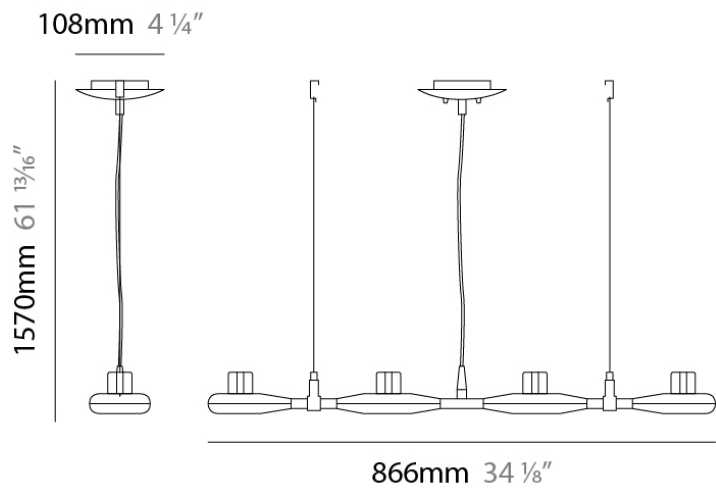

SPACE SUSPENSION

D91124

GENERAL

Series: Space
Brand: Milan
Division: Design
Mounting Type: Suspension
Mounting Location: Ceiling
Subcategory: Pendant

PHYSICAL

Shape: Abstract
Length (mm): 866
Length (in): 34 1/4
Width (mm): 108
Width (in): 4 1/4
Height (mm): 1570
Height (in): 62
Weight (kg): 2.3
Weight (lbs): 5
Fixture Finish: Metallic Gray
Fixture Material: Aluminum

ELECTRICAL

Number of Lamps: 4
Lamp Type: LED Retrofit
Lamp Shape: T4
Bulb Included: Bulb Not Included
Total Output Wattage (W): 12
Max. Wattage Per Lamp (W): 3
Lamp Base: G9
Input Voltage (V): 120

LED

OPTICAL

RATINGS AND CERTIFICATIONS

Certified By: CSA Certified to UL and CSA Standards
IP rating: IP20

PROJECT
TYPE
NOTES
QUANTITY
DATE